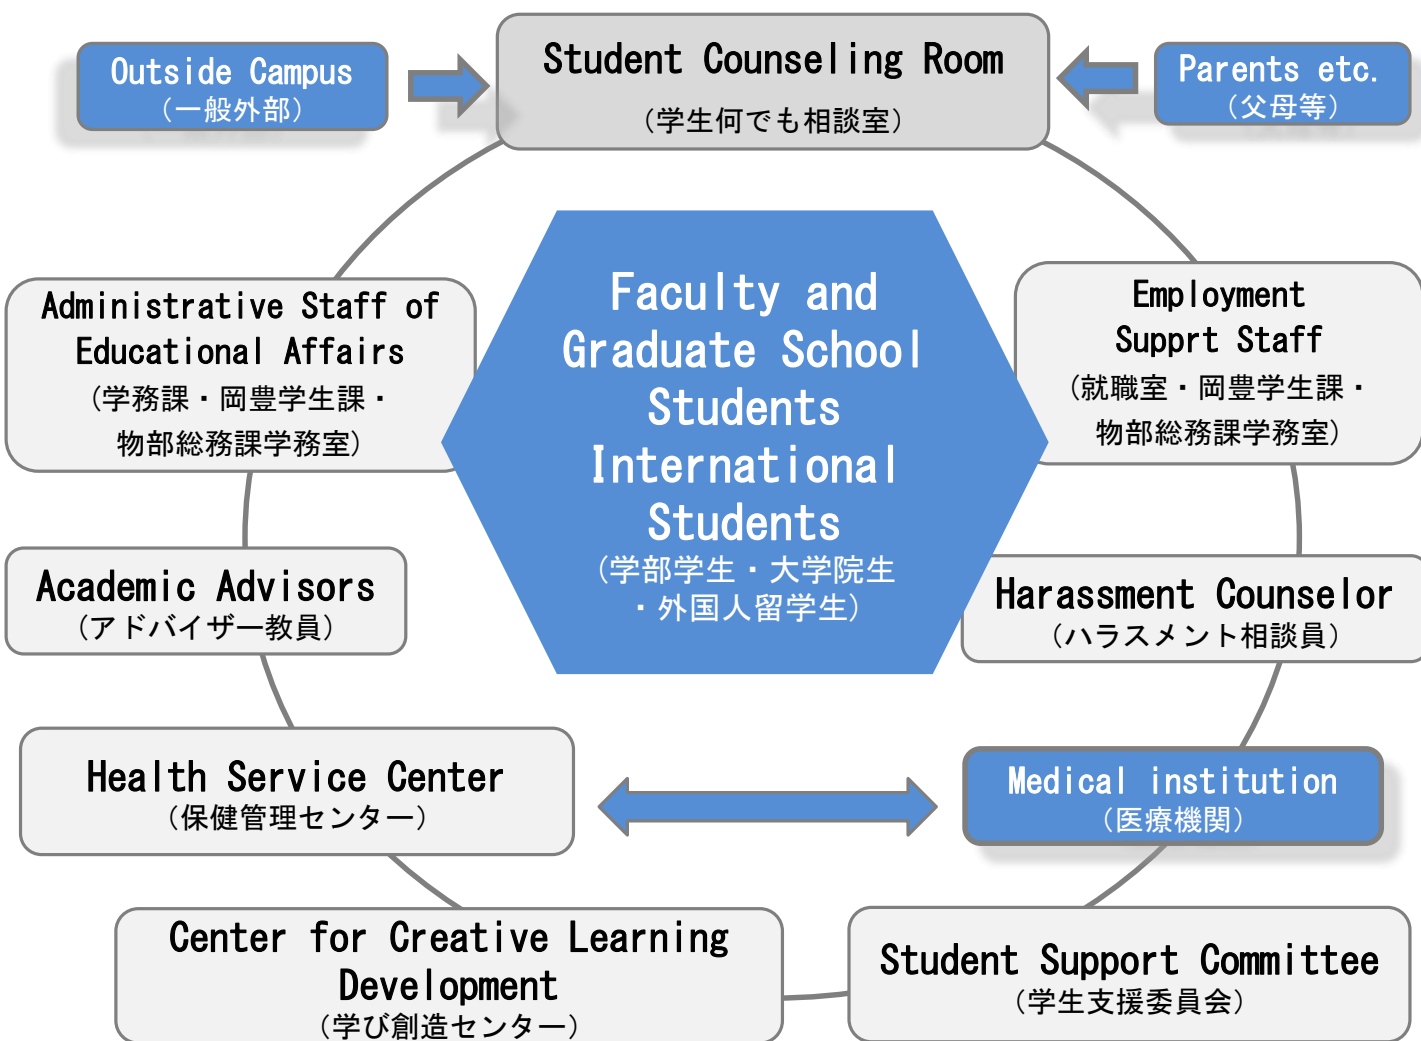

Kochi University has a system to support you in all aspects of your student life.

Kochi University student consultation system (高知大学学生相談体制)

If you have any questions, concerns, worries, or problems, please contact us.